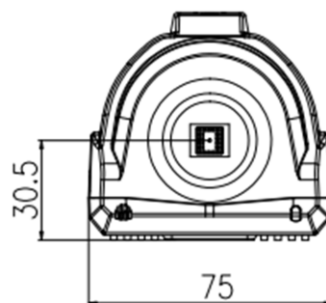

# Specification

Camera	
Image Sensor	1/1.7" Progressive Scan CMOS
Effective Pixels	4000(H)x3000(V)
Electronic Shutter	Auto/Manual, 1/5 ~ 1/20,000s
Min. illumination	Color: 0.009 Lux @ (F1.2, AGC ON) , B/W: 0.0009 Lux @ (F1.2, AGC ON)
S/N Ratio	55dB
Day/Night	Auto(ICR)
Wide Dynamic Range	DWDR
IR Range	N/A
IR On/Off Control	N/A
Auto Back Focus	Support
Lens	
Focal Length	CS Mount
Iris	DC Auto Iris
Focal Length	N/A
F Number	N/A
Angle of View	N/A
Focus Control	N/A
Video	
Max. Resolution	12MP (4000x3000)
Streaming Capability	3 Streams
Stream/Frame Rate	Stream1: 4000x3000 @20fps, 4096x2160, 3840x2160, 1920x1080, 1280x720 @25/30fps Stream2: D1, VGA, CIF @25/30fps Stream3: VGA, CIF, QVGA @25/30fps
Bit Rate Control	CBR/VBR
Bit Rate	Stream1: 200kbps~16000kbps Stream2: 10kbps~6000kbps Stream3: 10kbps~3000kbps
Image Enhancement	HLC/BLC/Defog
White Balance	Auto
Gain Control	Auto/Manual
Mirror	Support
Noise Reduction	2D/3D DNR
Aisle Mode	Support
Region of Interest	Off/On (8 Zone, Rectangle)
Motion Detection	Support
Privacy Masking	Support

## Dimensions(mm)