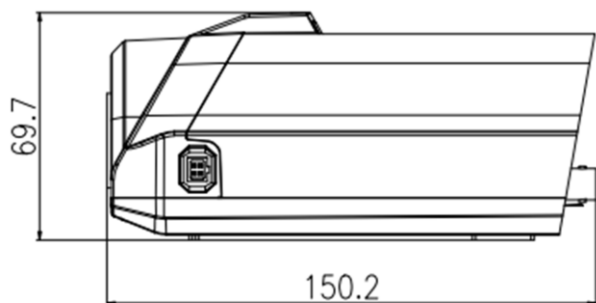

Audio	
Compression	G.711, RAW_PCM
Bit Rate	8kbps, 16kps, 64kbps
Network	
Protocols	IPv4/IPv6, 802.1x, HTTP, HTTPS, TCP/IP, UDP/IP, RTSP, DHCP, NTP, RTCP/RTP, PPPoE, SMTP, DNS, UPnP, FTP, ARP, SNMP
Interoperability	ONVIF, SDK, CGI
Streaming Method	Unicast
Max. User Access	10 Users
Web Viewer	<IE11, Chrome, Firefox
Management Software	SunView
Intelligence	
IVS	Perimeter, Single Virtual Fence, Double Virtual Fences, Loiter, Multi Loiter, Object Left, Object Removed, Abnormal Speed, Converse, Illegal Parking, Signal Bad
Interface	
Ethernet	1 Ethernet (10/100 Base-T) RJ-45 Connector
Audio	1ch Input, 1ch Output, Built-in 1ch Mic
Alarm	1ch Input, 1ch Output
RS485	Support
CVBS Output	Support
Reset Button	Support
Storage	Built-in Micro SD slot, up to 128G
Electrical	
Power Supply	DC12V/AC24V/POE (IEEE 802.3af)
Power Consumption	Max 5 W
Operating Temperature	Starting Temperature: -10°C ~ 50°C (14°F ~ 122°F) Working Temperature: -20°C ~ 50°C (-4°F ~ 122°F)
Operating Humidity	Less than 90% RH
Ingress Protection	N/A
Certifications	CE/FCC
Casing	Metal
Dimensions	150.2 x 75 x 69.7 mm (5.91" x 2.95" x 2.74")
Net Weight	0.4 kg (0.88 lb)

## Dimensions(mm)